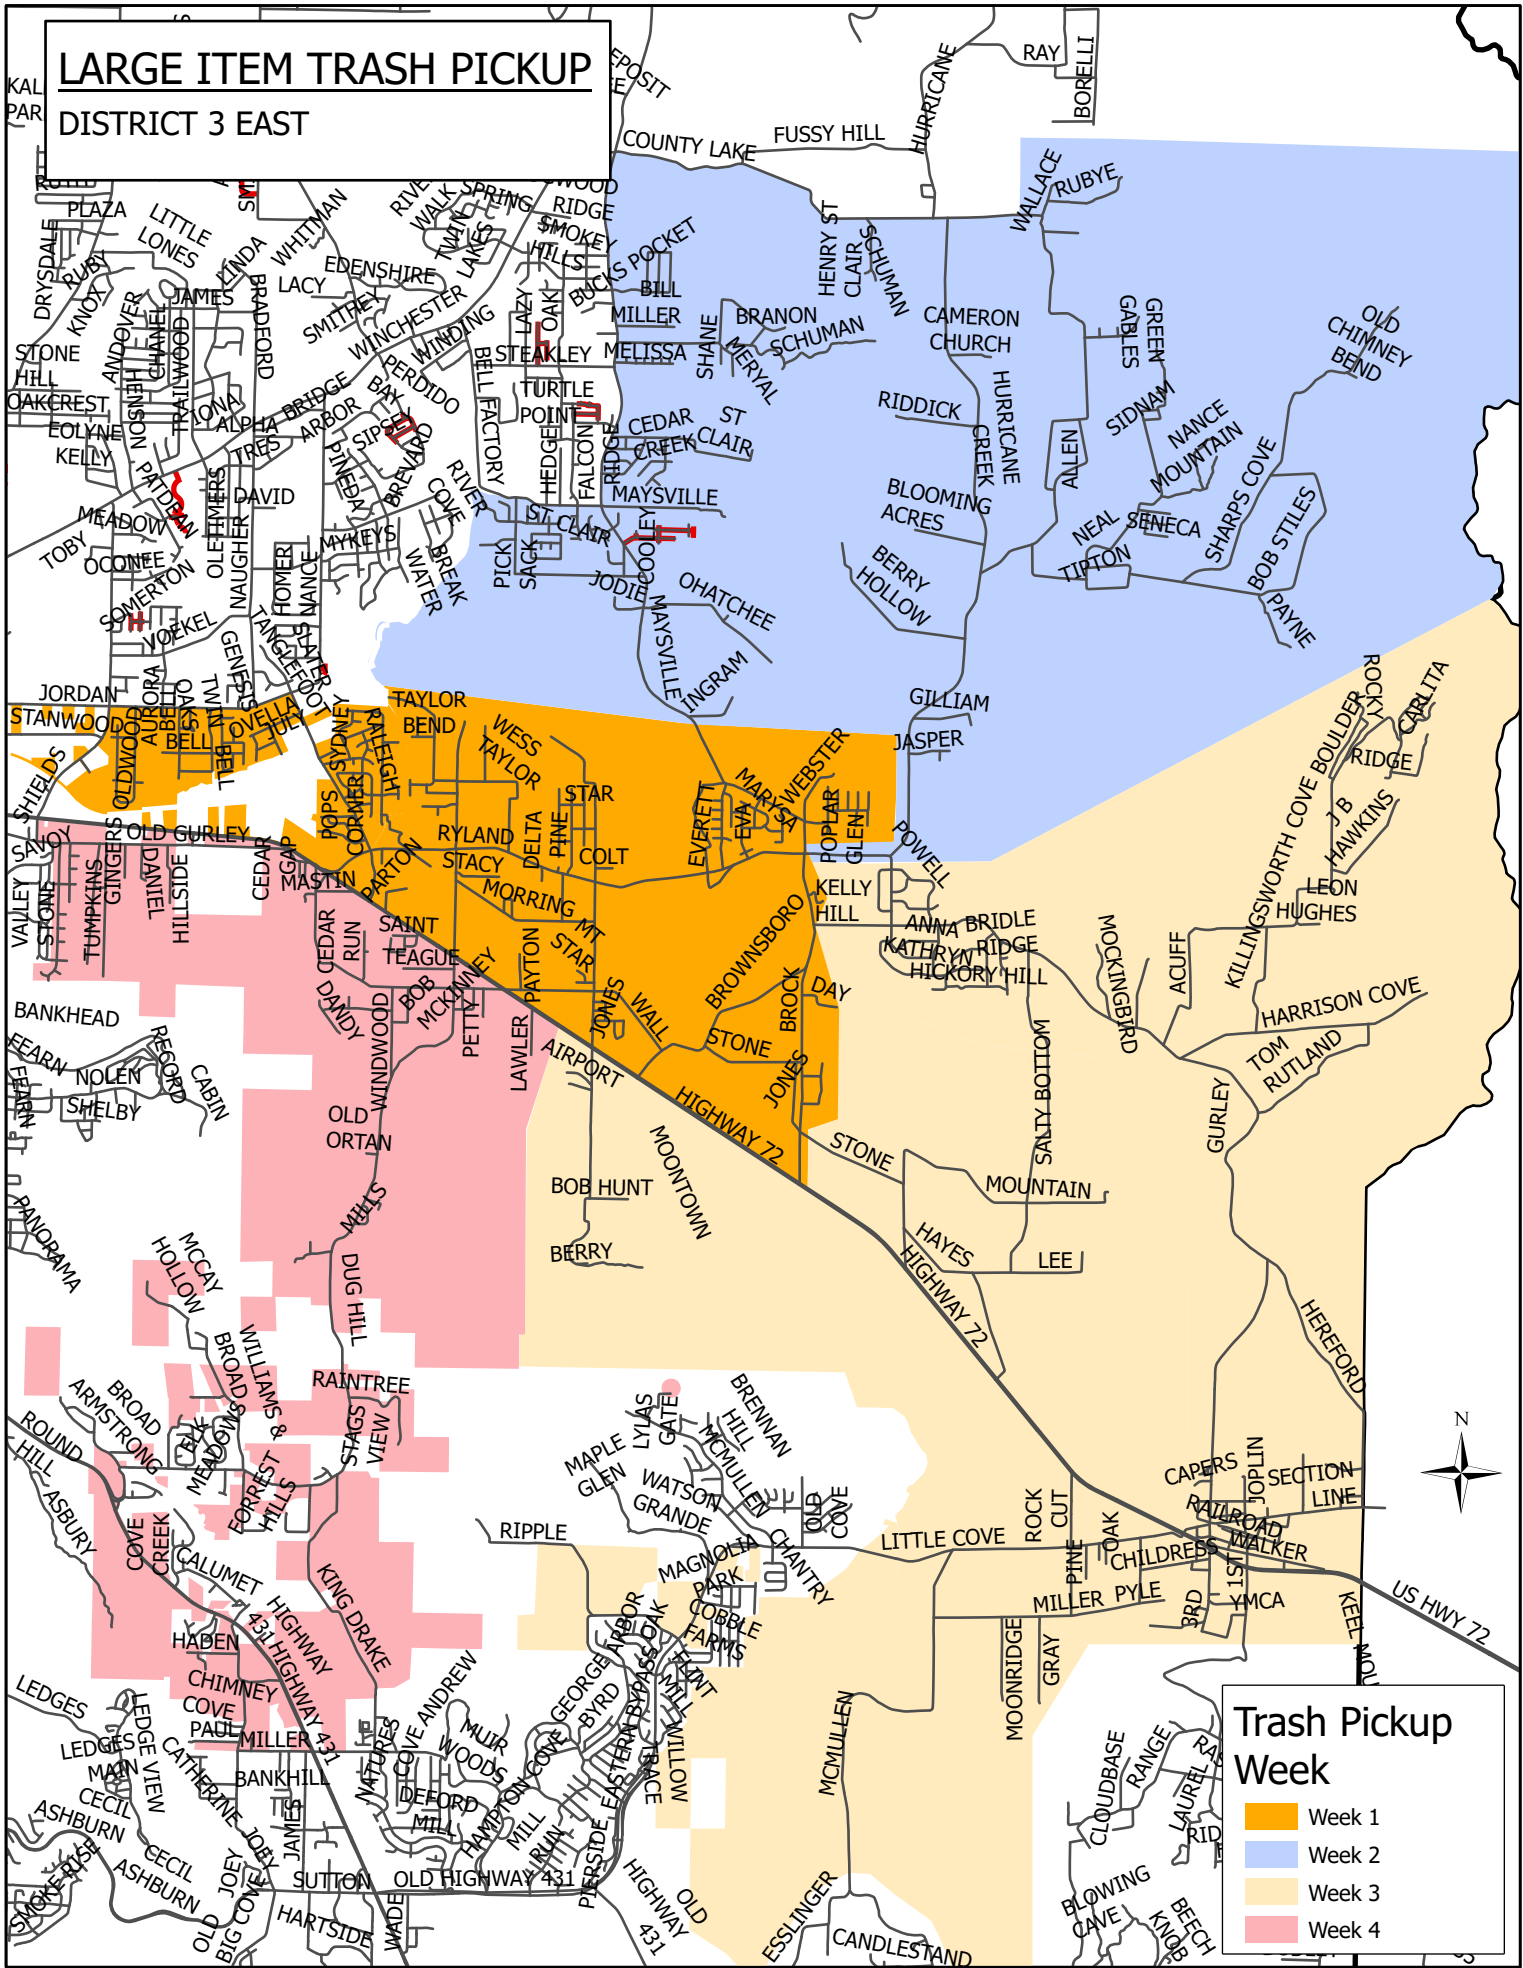

LARGE ITEM TRASH PICKUP

DISTRICT 3 EAST

Trash Pickup Week

- Week 1
- Week 2
- Week 3
- Week 4