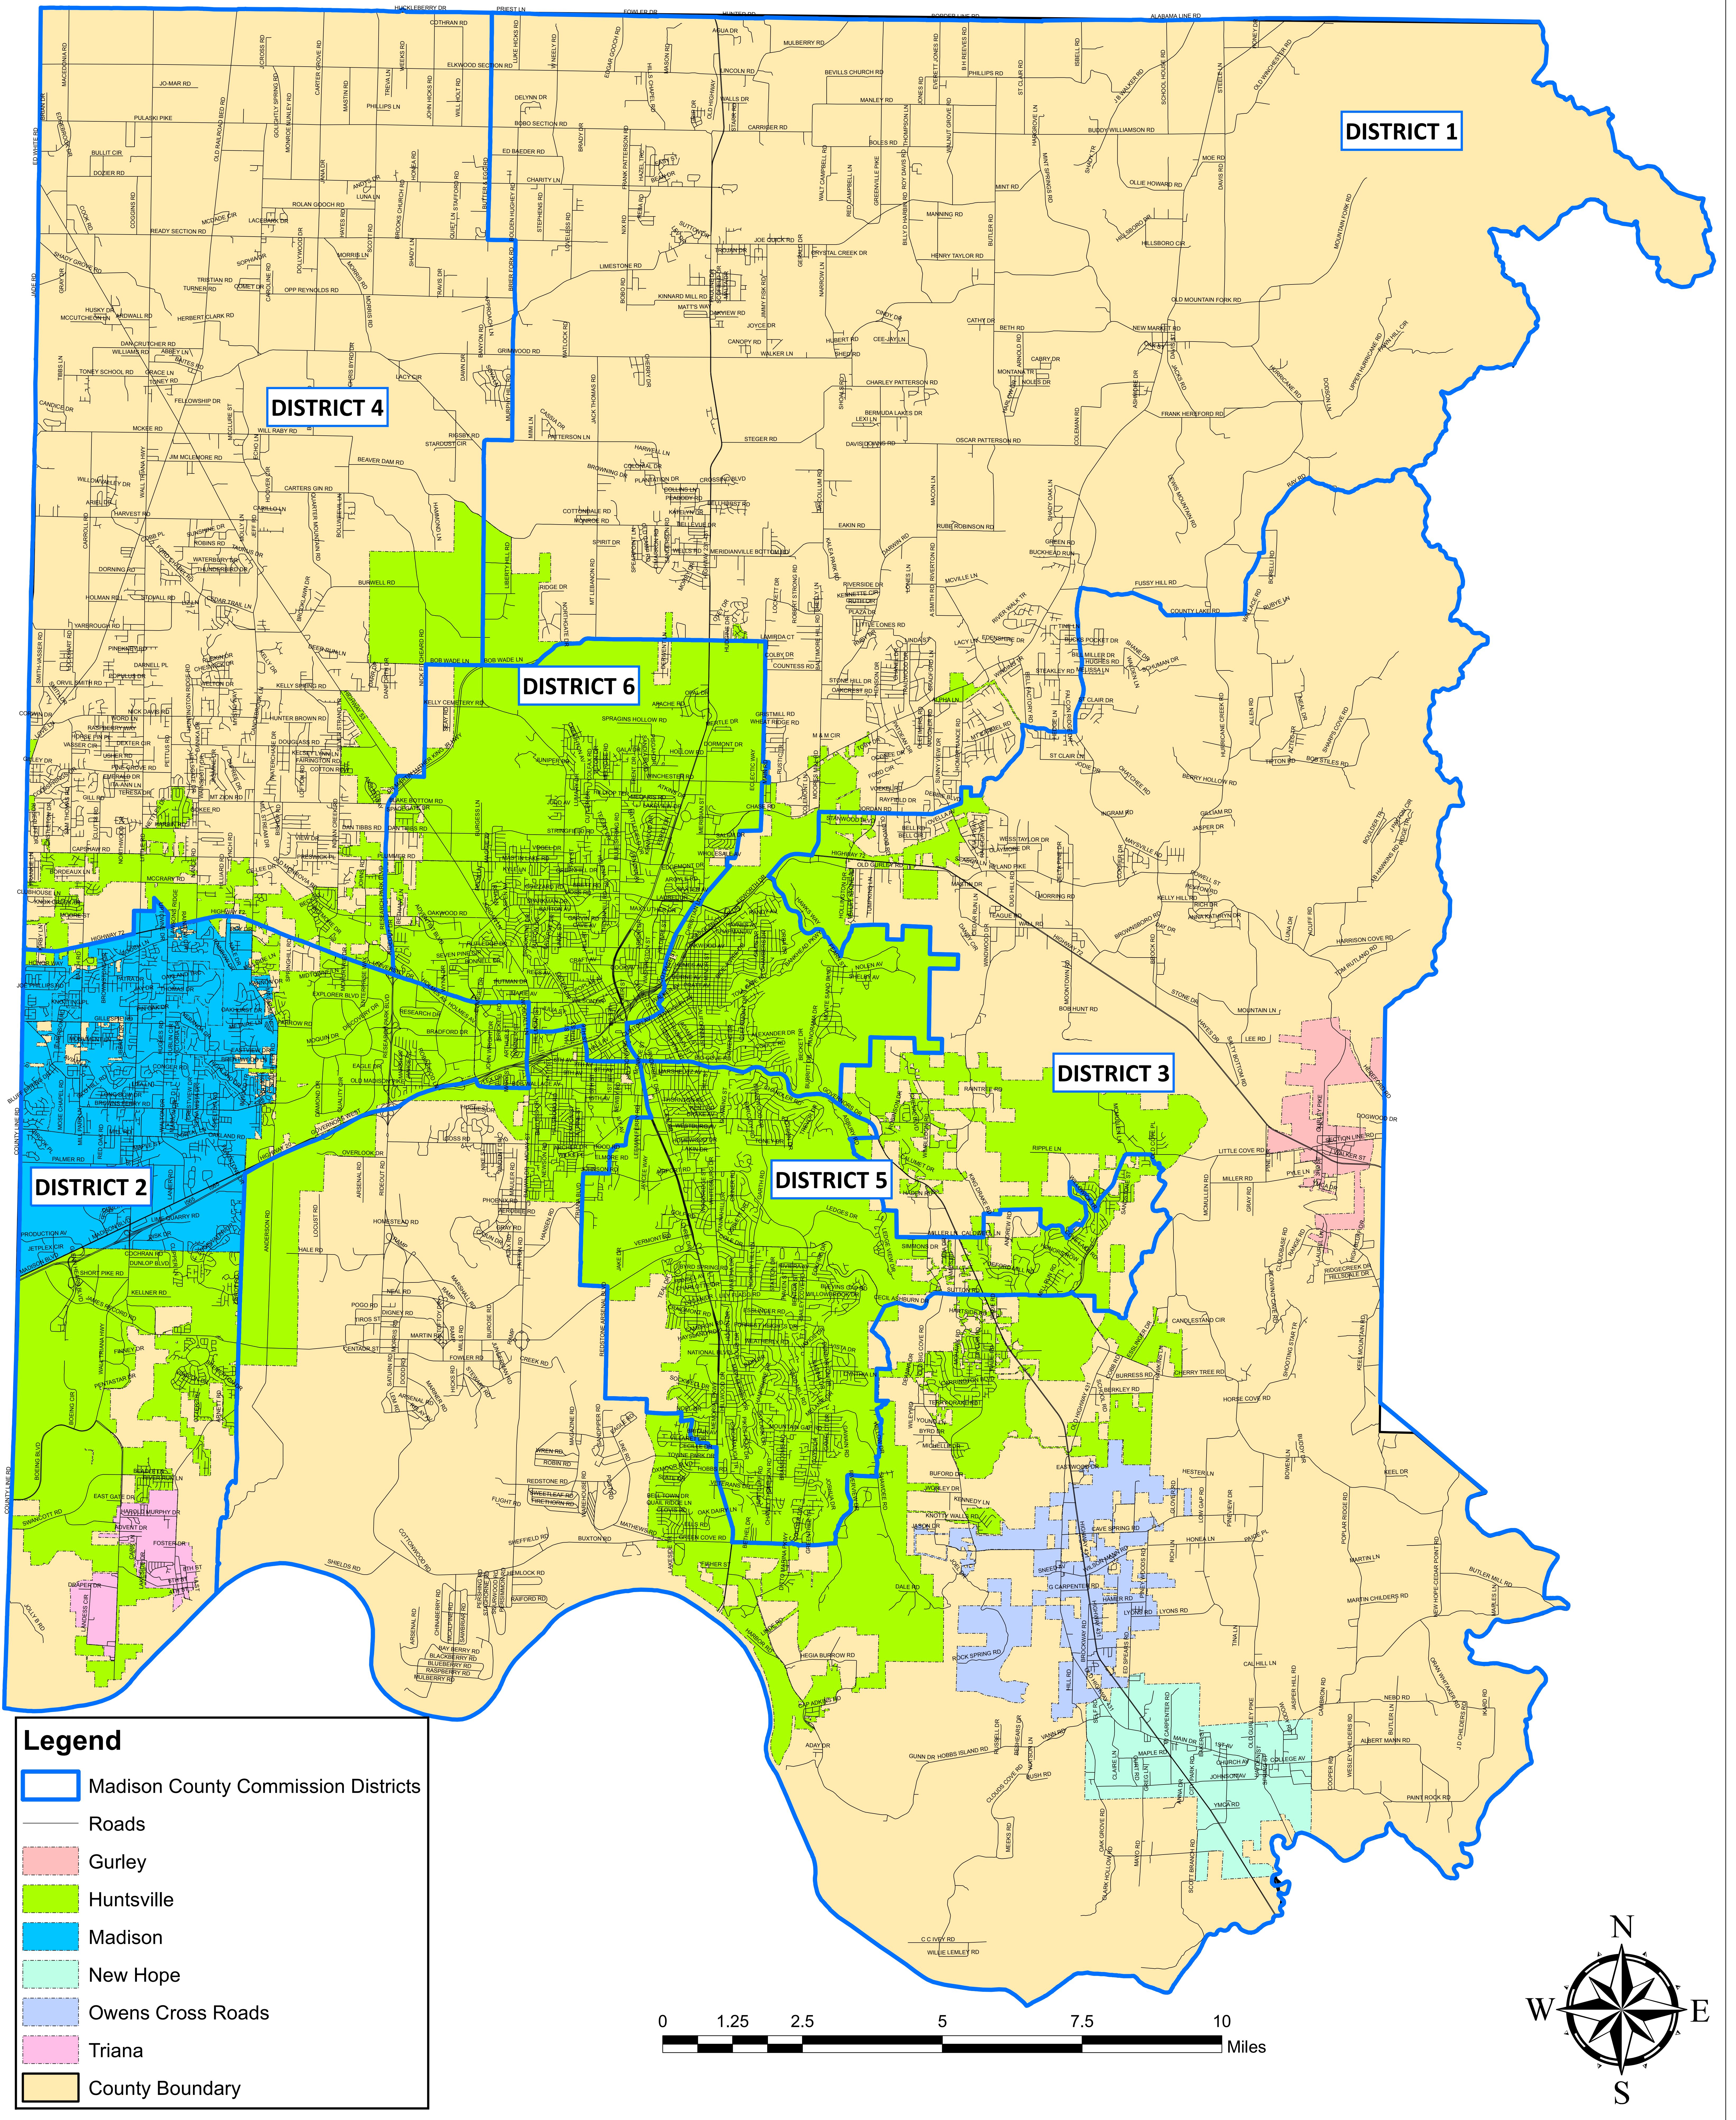

Madison County, AL

DISTRICT 1

DISTRICT 4

DISTRICT 6

DISTRICT 3

DISTRICT 5

DISTRICT 2

Legend

- Madison County Commission Districts
- Roads
- Gurley
- Huntsville
- Madison
- New Hope
- Owens Cross Roads
- Triana
- County Boundary

0 1.25 2.5 5 7.5 10 Miles