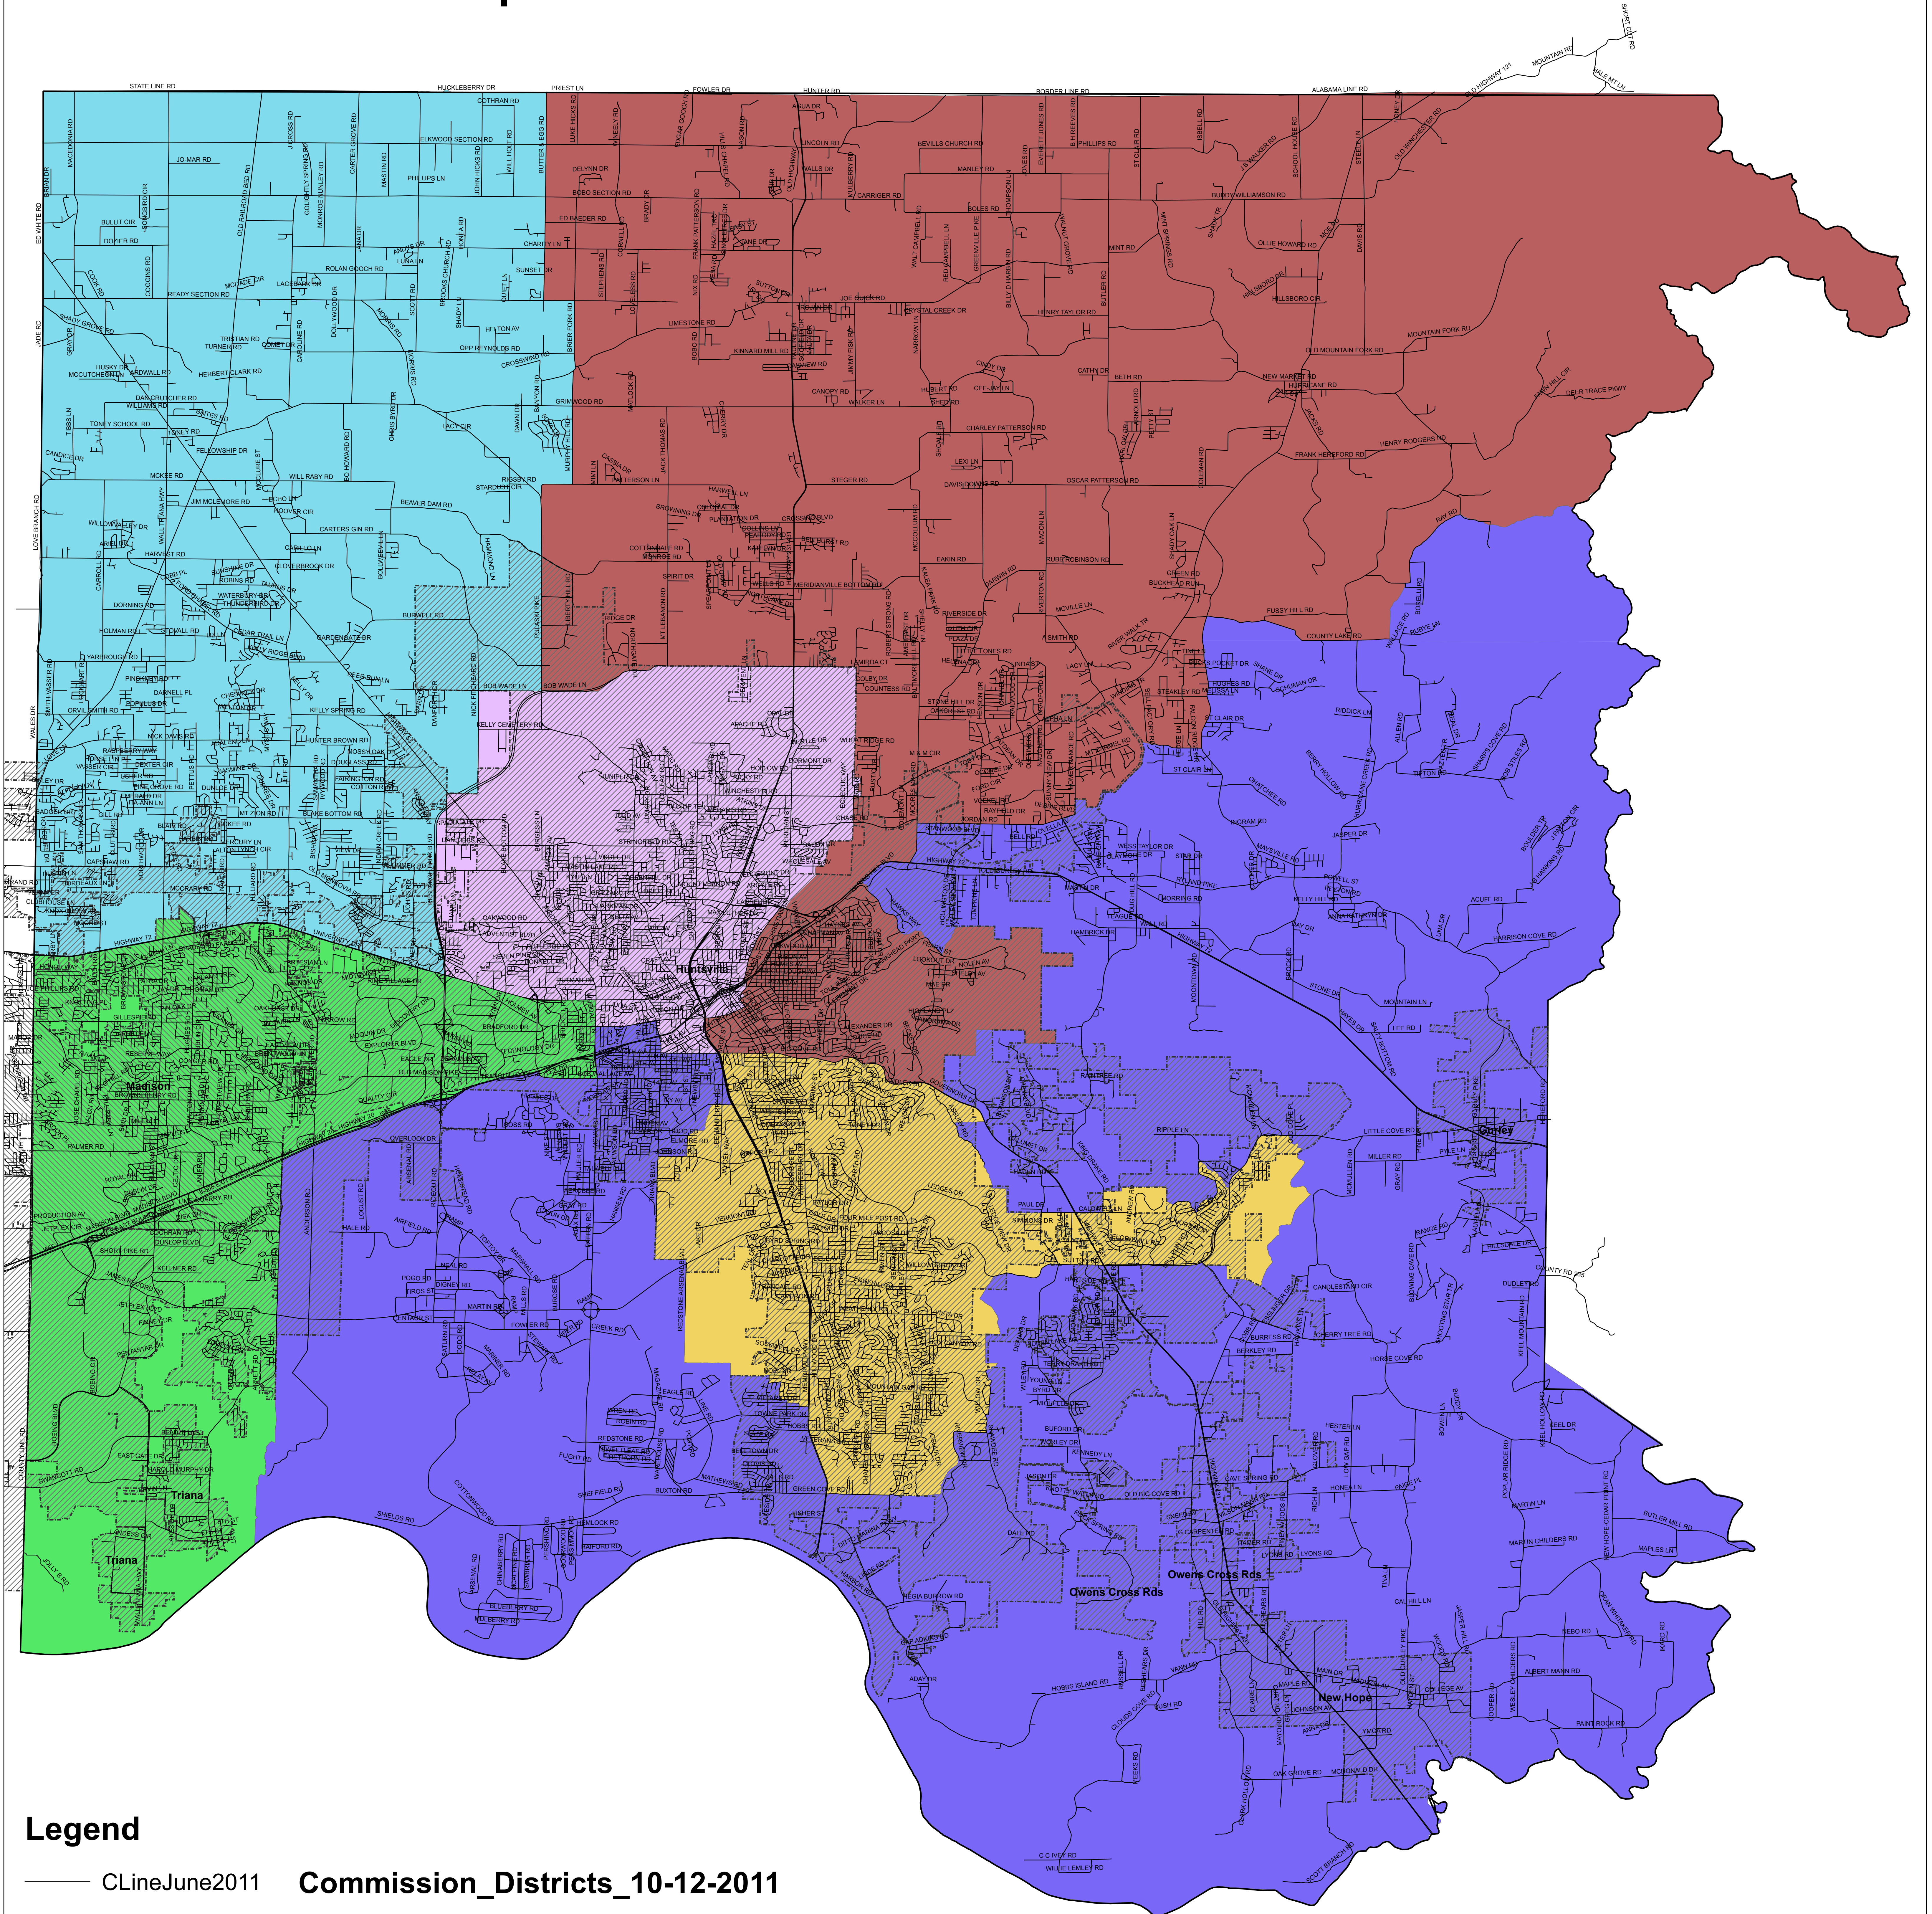

Madison County Proposed Commission District Lines

Legend

— CLineJune2011 **Commission_Districts_10-12-2011**

City_Limits_In_Mad_Co District

CityName	District
Gurley	D1-DRAFT
Huntsville	D2-DRAFT
Madison	D3-DRAFT
New Hope	D4-DRAFT
Owens Cross Rds	D5-DRAFT
Triana	D6-DRAFT