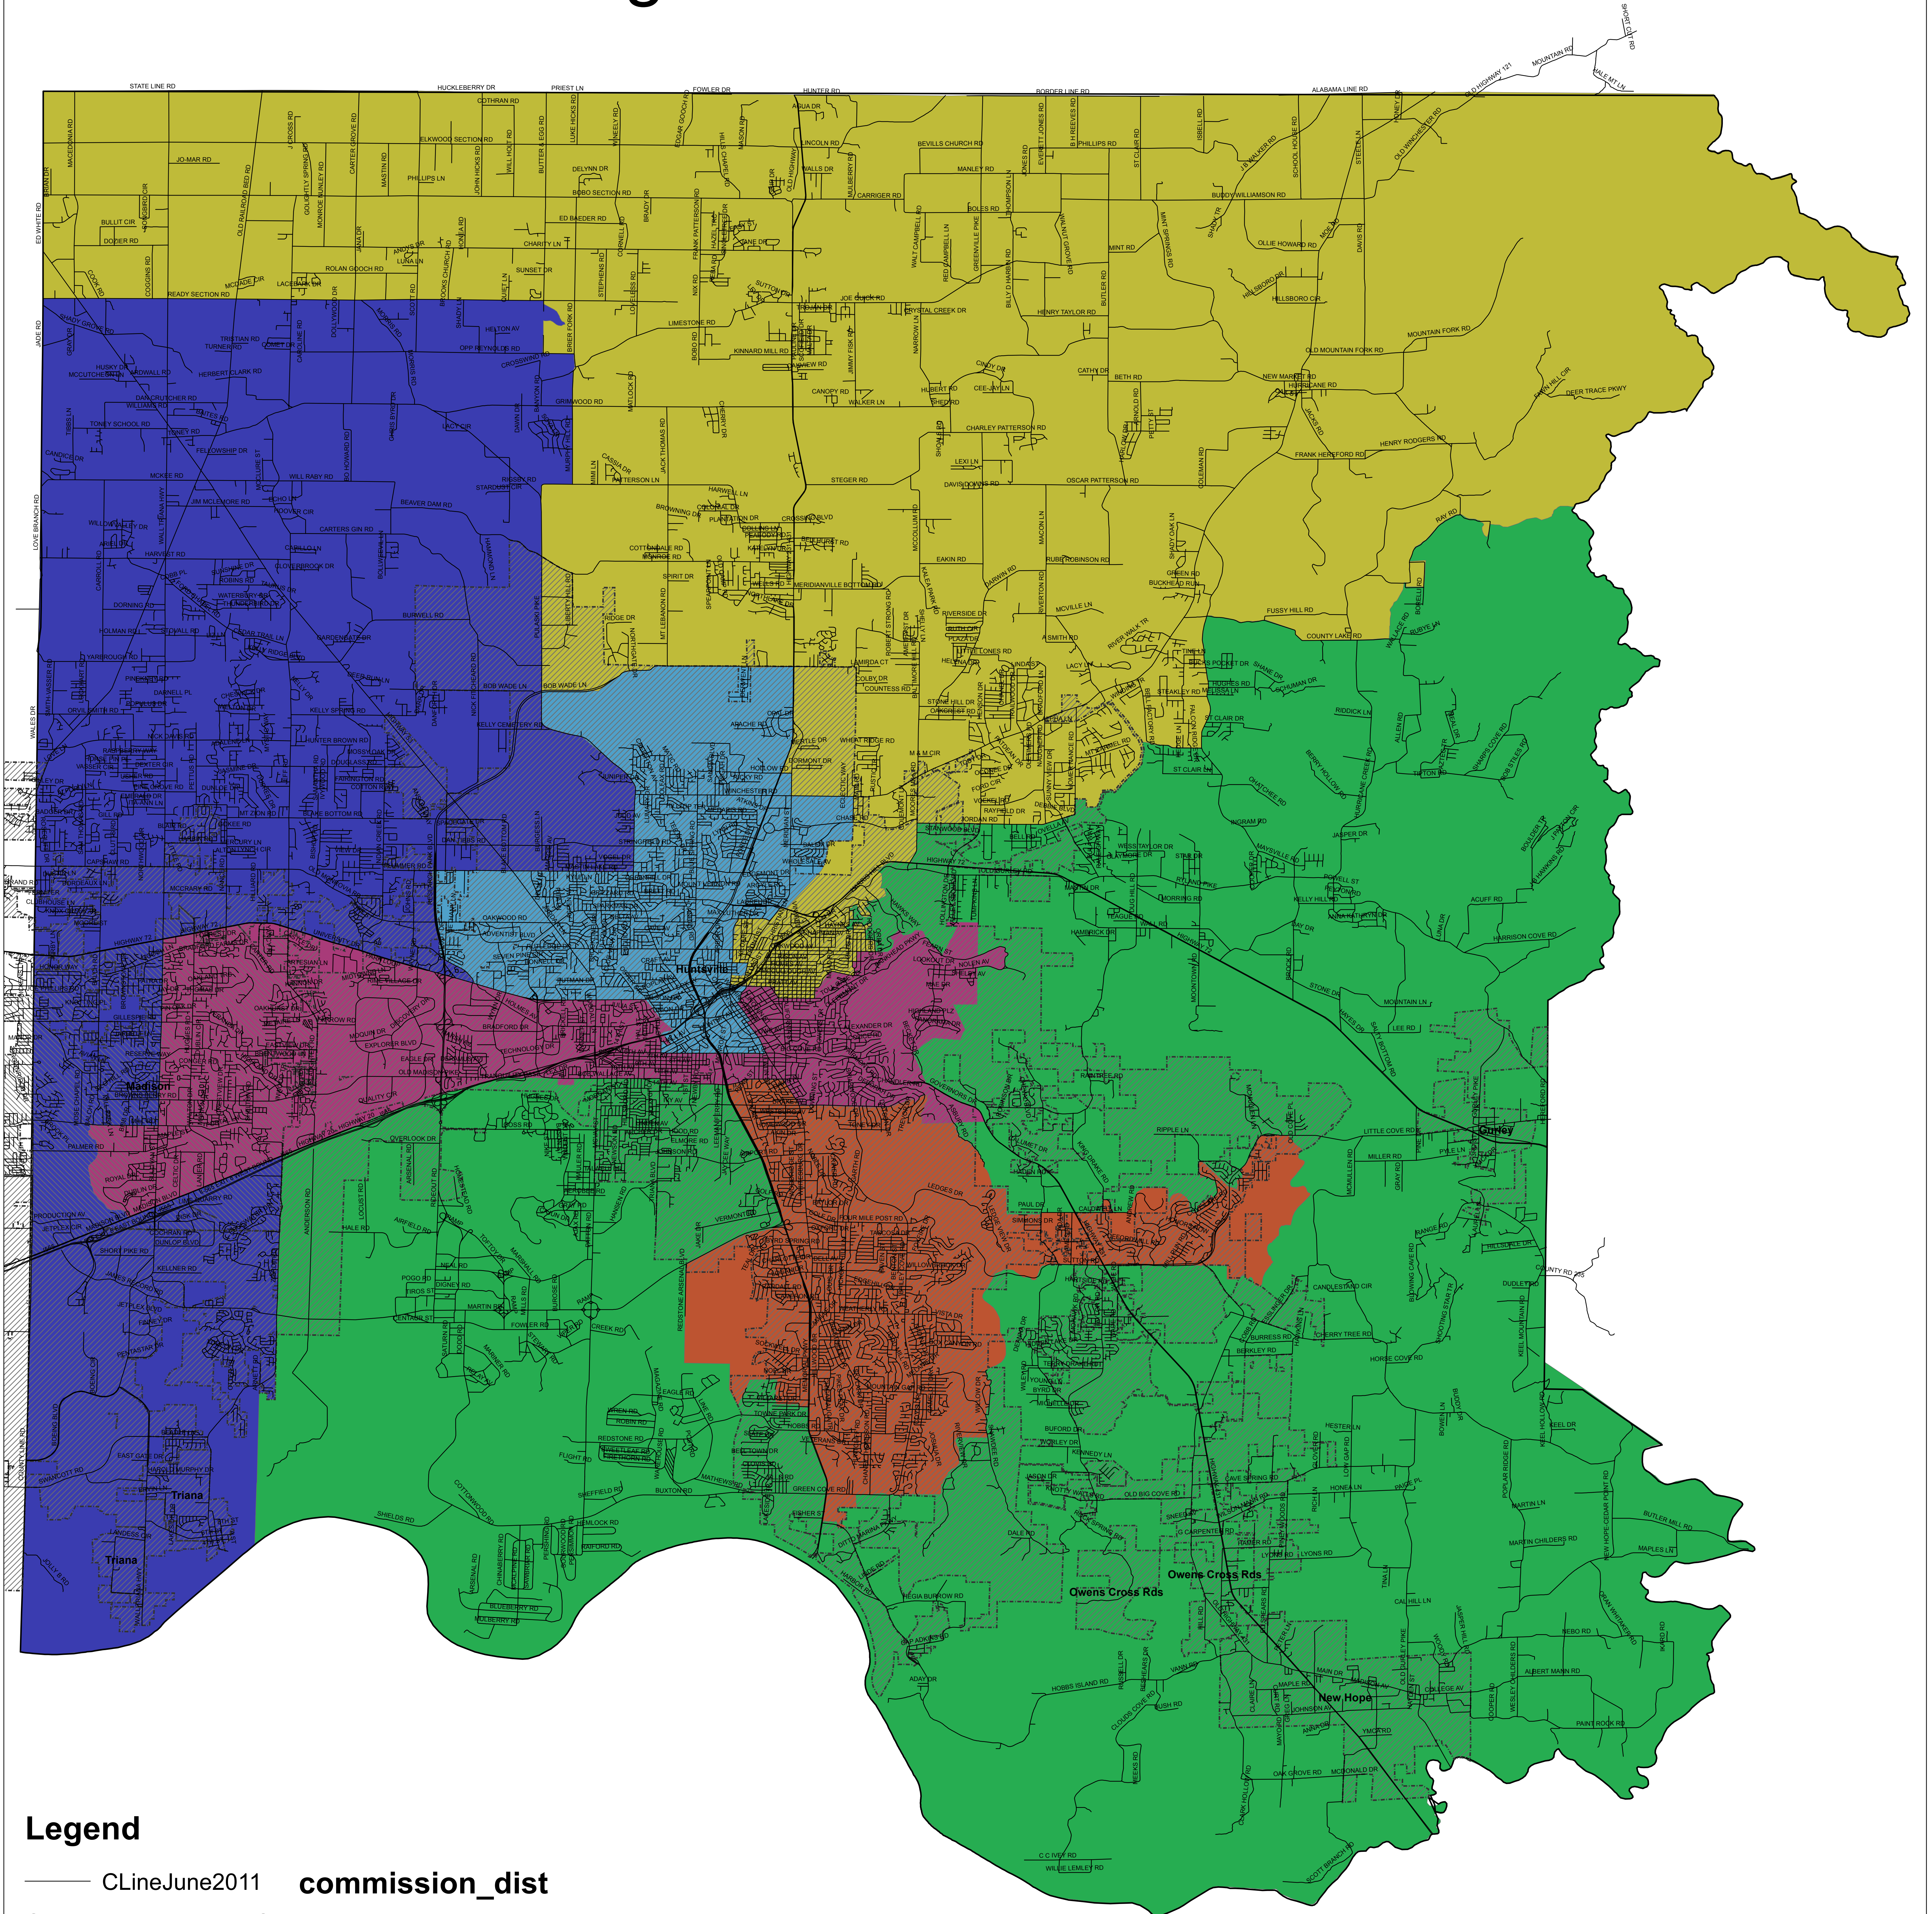

Madison County Existing Commission District Lines

Legend

—	CLineJune2011	commission_dist
▨	City_Limits_In_Mad_Co	Dist_ID
▨	CityName	1
▨	Gurley	2
▨	Huntsville	3
▨	Madison	4
▨	New Hope	5
▨	Owens Cross Rds	6
▨	Triana	